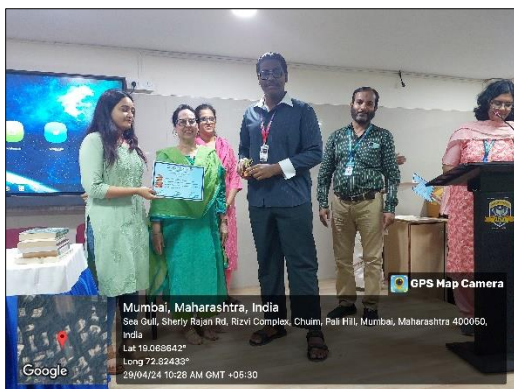

Mumbai, Maharashtra, India
Shop No 13 Rizvi College, Shery Rajan Rd, Rizvi Complex, Chum, Pali Hill, Mumbai,
Maharashtra 400050, India
Lat 19.068632°
Long 72.82433°
29/04/24 10:27 AM GMT +05:30